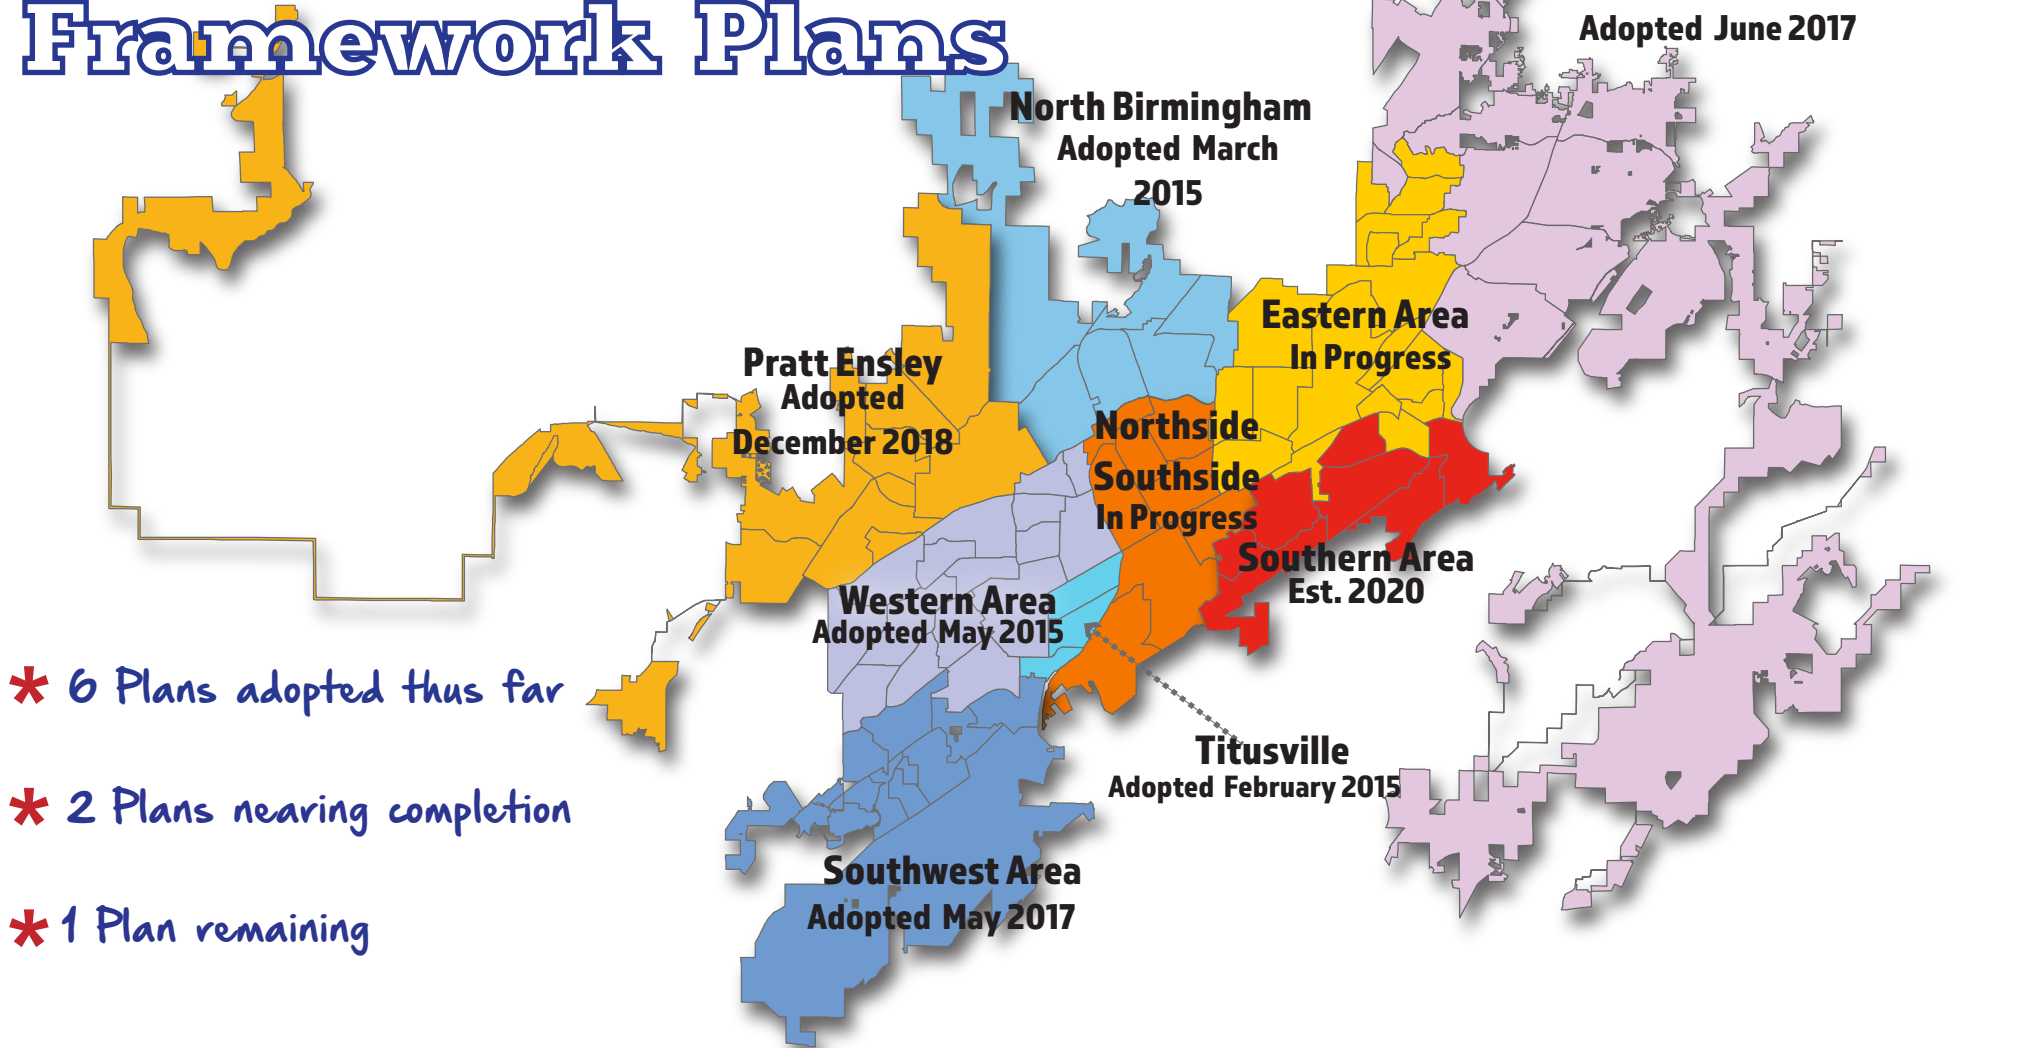

Birmingham Area Framework Plans

- * 6 Plans adopted thus far
- * 2 Plans nearing completion
- * 1 Plan remaining

Community Breakdown by Framework Plan Area

To learn more and check out the plans visit: www.ImagineBham.com

Pratt Ensley	Western Area	Southwest Area	Titusville	North Birmingham	Northside/ Southside	Southern Area	Eastern Area	Northeast Area
Pratt Ensley 12 Neighborhoods	West End Smithfield Five Points West 16 Neighborhoods	Southwest Grasselli Brownville 15 Neighborhoods	Titusville 3 Neighborhoods	North Birmingham 6 Neighborhoods	Northside Southside 8 Neighborhoods	Crestwood Crestline Red Mountain 7 Neighborhoods	East Birmingham Airport Hills East Lake Woodlawn 19 Neighborhoods	East Pinson Valley Huffman Roebuck- South East Lake Cahaba 13 Neighborhoods